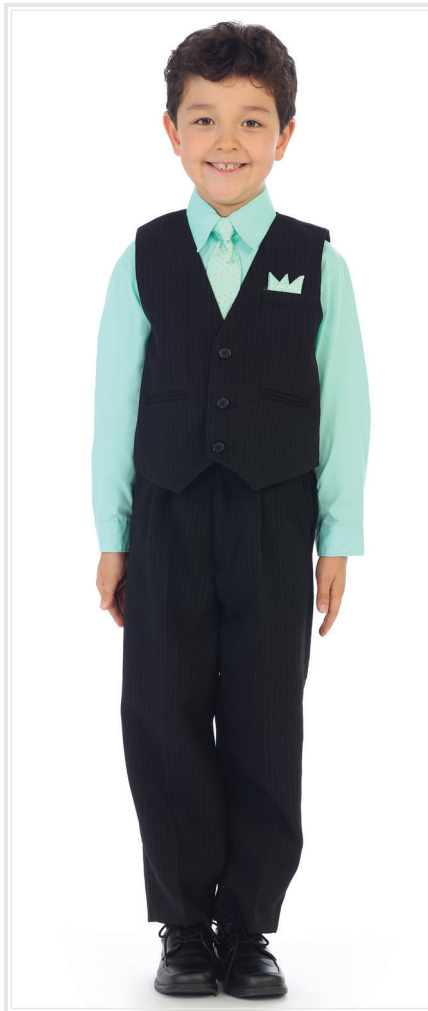

Sizes: 8, 10, 12, 14 PC#28475982950 // 16, 18, 20 PC# 67894583150

**TX-318 Silver**

**TX-318 Khaki**

**TX-318 White**

**TX-318 Black**

BG-688

BG-688

Handsome 4 pc boys' vest set. Perfect outfit for so many special occasions. Pin striped vest and pants. Made in Indonesia.