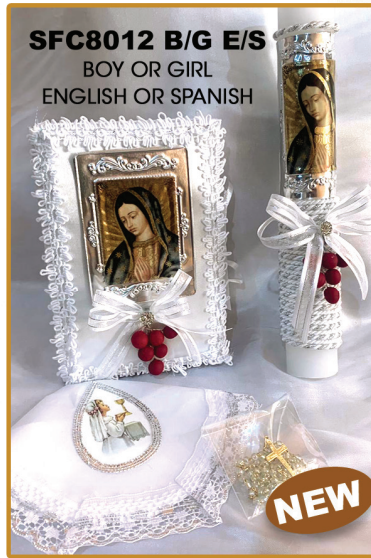

## Gift Sets

**SFC8000's**  
PC# 65785431595

GIFT SETS FEATURE DECORATIVE CANDLE,  
MATCHING NEW TESTAMENT, ROSARY  
& HANDKERCHIEF OR ARMBAND

\*CANDLES DESIGNED FOR DECORATIVE PURPOSE, REMOVE MATERIALS ON THE CANDLE AS THEY MAY BE FLAMABLE WHEN CANDLE IS LIT.