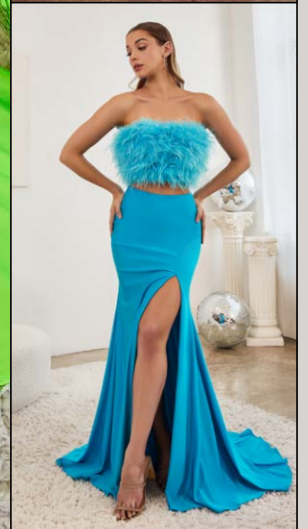

C141

SIZE: 2 ~ 14

BLACK ●

FUCHSIA ●

NEON GREEN ●

OCEAN BLUE ●