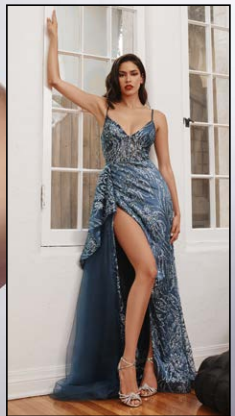

J847

SIZE: 2 ~ 20

- DARK LAVENDER
- EMERALD
- GOLD-VIOLET
- LAPIS BLUE
- PARIS BLUE
- ROSE