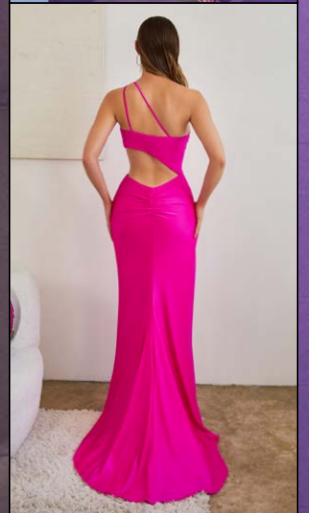

CD887

SIZE: 2 ~ 10

BLACK ●

FUCHSIA ●

RED ●