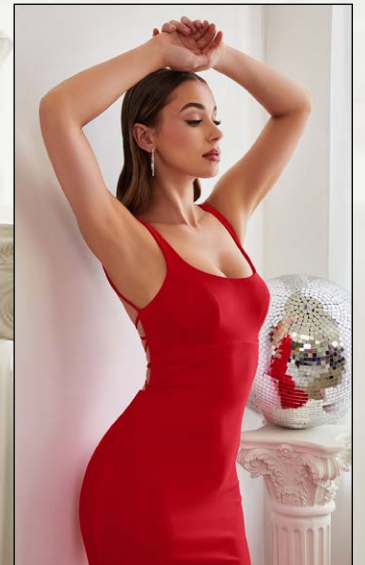

CD2219

SIZE: 2 ~ 14

- BLACK ●
- EMERALD ●
- FUCHSIA ●
- LT BLUE ●
- NAVY ●
- RED ●