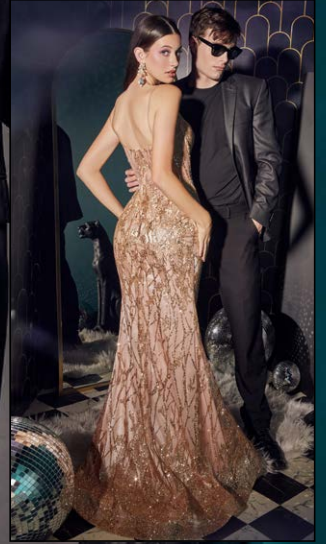

J854

SIZE: 2 ~ 12

ROSE GOLD ●