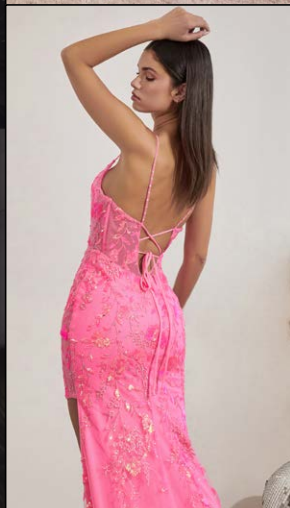

CM331

SIZE: 2 ~ 10

● NEON ORANGE

● NEON PINK