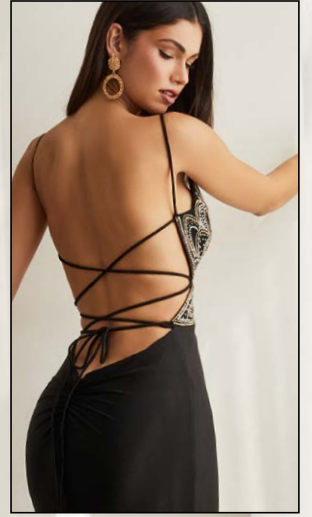

- BLACK
- EMERALD
- RED

CM330

SIZE: 2 ~ 8

BLACK ●

YELLOW ●

CD235

SIZE: 4 ~ 16

CD235C