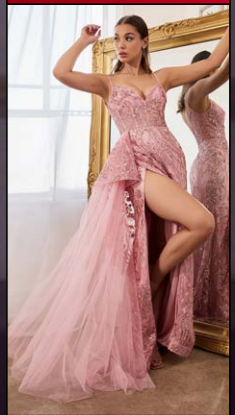

J847

SIZE: 2 ~ 20

- DARK LAVENDER
- EMERALD
- GOLD-VIOLET
- LAPIS BLUE
- PARIS BLUE
- ROSE