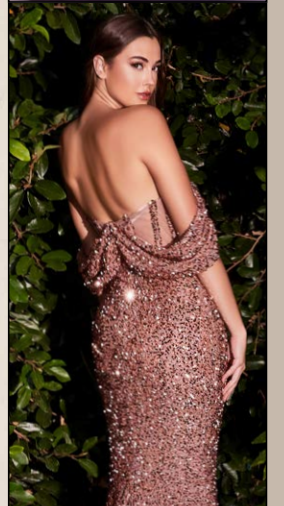

CD985

SIZE: 4 ~ 14

BLACK ●

EMERALD ●

ROSEWOOD ●