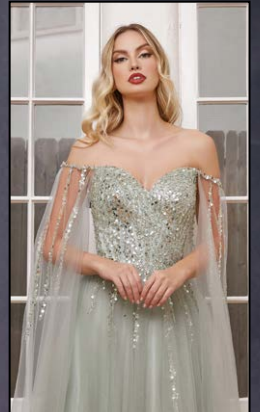

ENGLISH VIOLET

SAGE

SMOKY BLUE

CB123

SIZE: 4 ~ 16

● SEA MIST

CD219

SIZE: 2 ~ 12