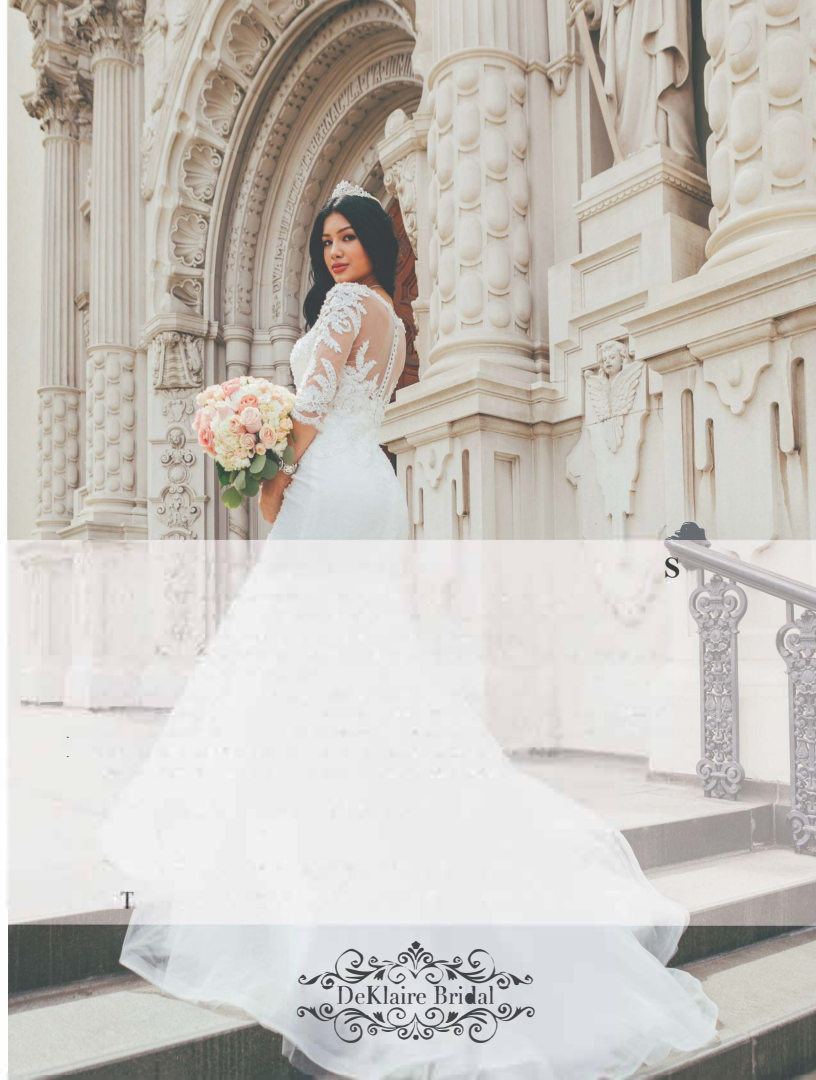

DeKlaire Bridal